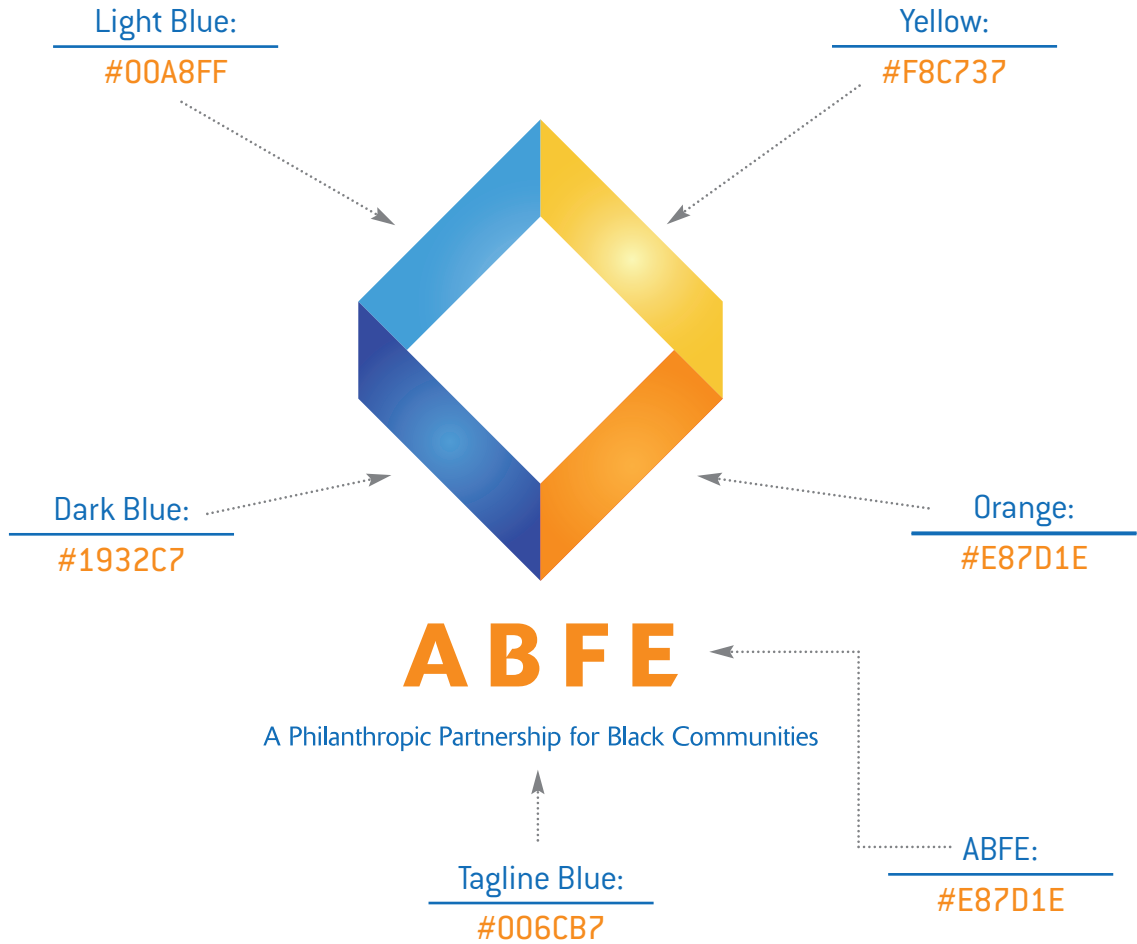

ABFE

A Philanthropic Partnership for Black Communities

Style Guidelines

This style guide
defines the proper usage of the ABFE logo.

The logo configuration does not vary and should be treated as a single unit.

Typefaces

The typefaces of the logo are:
Delta Jaeger Medium &
Delta Jaeger Light

A B F E

A Philanthropic Partnership for Black Communities

Delta Jaeger Medium
(uppercase)

Delta Jaeger Light
(lower case)

**ABCDEFGHIJKLM
NOPQRSTUVWXYZ
abcdefghijklmnpqrstuvwxyz
1234567890**

pantone solid coated

Light Blue Gradient:
Dark | Light

542C 100% 60%

Yellow Gradient:
Dark | Light

123C 100% 60%

Dark Blue Gradient:
Dark | Light

2736C 100% 60%

Orange Gradient:
Dark | Light

orange 021C 100% 60%

ABFE

A Philanthropic Partnership for Black Communities

Tagline Blue:

660C 100%

ABFE:

orange 021C 100%

web colors